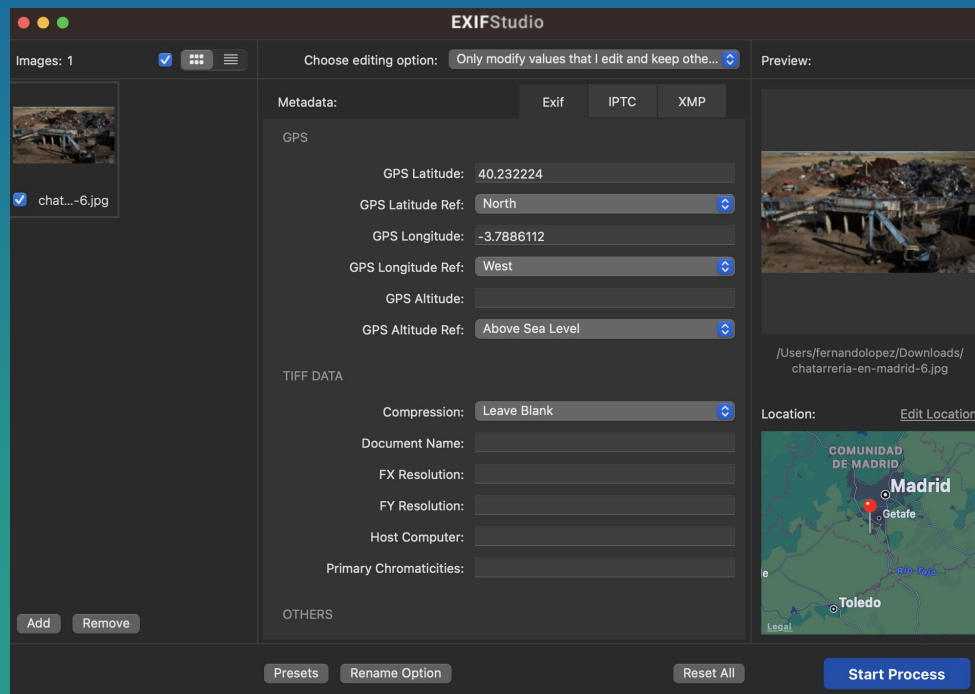

HERRAMIENTAS INTERESANTES

GEOLOCALIZAR IMÁGENES APP ESCRITORIO PARA WINDOWS Y PARA MAC (PAGO)

<https://exifstudio.com/>